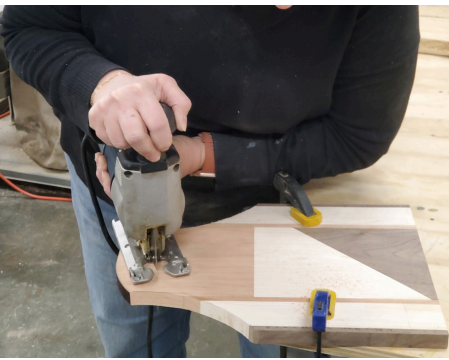

### Wet Felting for Beginners; Adult & Teens

Two Tuesdays; 5:30 pm - 8:30 pm  
 Seminary Bldg, 201 Hollow Rd, Waterbury  
 \$80 incl all materials  
 \$125 for two family members

**April 29 -  
 June 10**